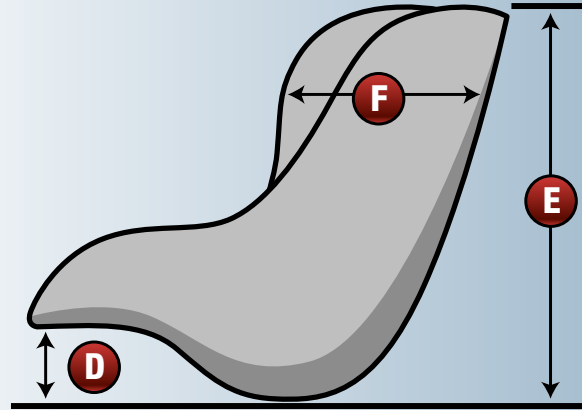

Ribtect Seats

sizing chart

SIZE	A	B	C	D	E	F
K-1	9½"	9½"	13¼"	2½"	10½"	5"
K-2	10"	10¾"	14¾"	3"	12"	5"
K-3	11"	11"	15"	3"	12½"	5½"
K-4	11½"	12¾"	15½"	3"	12¾"	5½"
S	12½"	12¾"	16"	3½"	13½"	6½"
M	12¾"	13¾"	16½"	3"	14"	6½"
ML	12¾"	14¼"	16¾"	3"	15"	7½"
MLT	12¾"	14¼"	16¾"	3"	17"	7½"
L	13"	15"	17"	3"	15"	8"
LT	13"	15"	17"	3"	17"	8"
XL	15"	16½"	18"	3"	14½"	8¾"
XLT	15"	16½"	18"	3"	16½"	8¾"
XXL	15½"	17"	19"	3"	14½"	8¾"

KIDS LINE	
K-1	BABY CART
K-2	CADET CART
K-3	CADET CART
K-4	JR. CART
ADULT LINE	
SMALL	80 – 110 LBS.
MEDIUM	115 – 140 LBS.
MED/LRG	145 – 175 LBS.
LARGE	180 – 215 LBS.
X-LARGE	220 – 250 LBS.
XX-LARGE	255 – 300 LBS.
TALL LINE FOR DRIVERS 6' TALL OR MORE	
MED/LRG TALL	
LARGE TALL	
X-LARGE TALL	