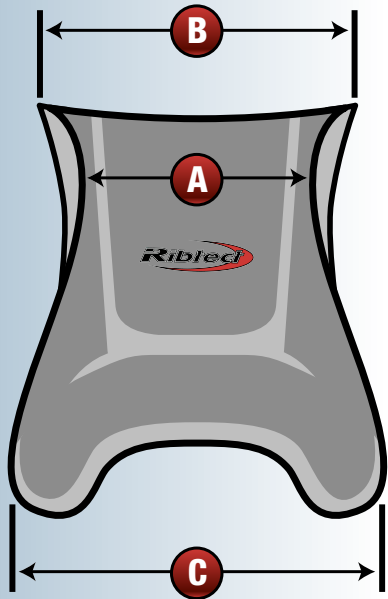

Ribtect Seats

sizing chart

SIZE	A	B	C	D	E	F
K-1	9½"	9½"	13¼"	2½"	10½"	5"
K-2	10"	10¾"	14¾"	3"	12"	5"
K-3	11"	11"	15"	3"	12½"	5½"
K-4	11½"	12¾"	15½"	3"	12¾"	5½"
S	12½"	12¾"	16"	3½"	13½"	6½"
M	12¾"	13¾"	16½"	3"	14"	6½"
ML	12¾"	14¼"	16¾"	3"	15"	7½"
MLT	12¾"	14¼"	16¾"	3"	17"	7½"
L	13"	15"	17"	3"	15"	8"
LT	13"	15"	17"	3"	17"	8"
XL	15"	16½"	18"	3"	14½"	8¾"
XLT	15"	16½"	18"	3"	16½"	8¾"
XXL	15½"	17"	19"	3"	14½"	8¾"

KIDS LINE	
K-1	BABY CART
K-2	CADET CART
K-3	CADET CART
K-4	JR. CART
ADULT LINE	
SMALL	80 – 110 LBS.
MEDIUM	115 – 140 LBS.
MED/LRG	145 – 175 LBS.
LARGE	180 – 215 LBS.
X-LARGE	220 – 250 LBS.
XX-LARGE	255 – 300 LBS.
TALL LINE FOR DRIVERS 6' TALL OR MORE	
MED/LRG TALL	
LARGE TALL	
X-LARGE TALL	